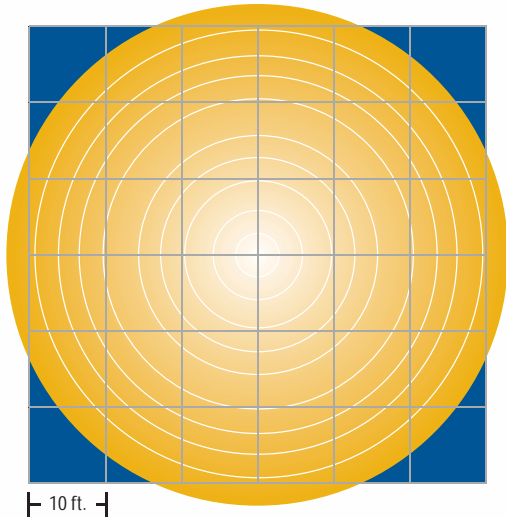

## Light Output Chart

Unit: Lux

23	32	43	66	85	126	180	263	342	427
----	----	----	----	----	-----	-----	-----	-----	-----

\*Light output value based on diffuser balloon in place.

360° glare-free lighting

3-stage mast

## Specifications

	SB106WG
Amps	11.2
Voltage	120V
Lamp Type	1,000W Metal Halide
Total Luminous Flux	108,000 lm
Balloon Diameter	48 in.
Mast - Number of stages	3
Winch Type	Manual
Sublight	40W
Max Height of Mast	14.2 ft.
Dimensions L x W x H (Working)	61 in. x 62 in. x 93 in. to 172 in. (14.2 ft.)
Dimensions L x W x H (Storage)	43 in. x 34 in. x 77 in.
Shipping Dimensions L x W x H	46 in. x 36 in. x 78 in.
Weight (less generator)	354 lbs.